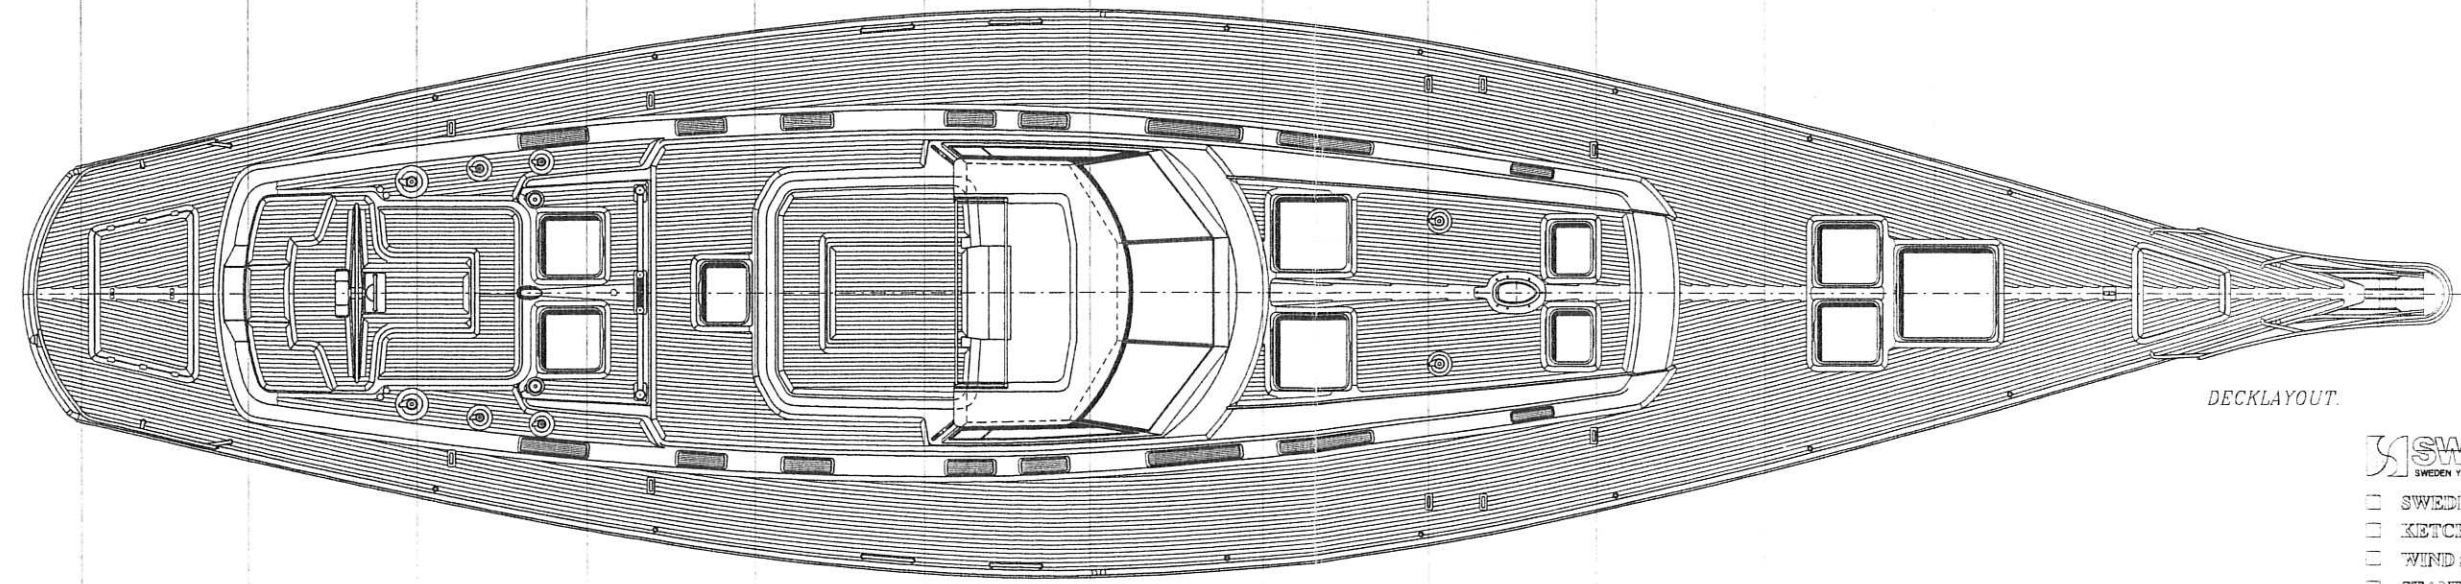

PROFILE

12 11 10 9 8 7 6 5 4 3 2 1 0 -1

DECKLAYOUT

SWEDEN YACHTS
 SWEDEN YACHTS | STENÅNGSUND AB, BOX 80, LÅLÅ 21 STENÅNGSUND

- SWEDEN YACHTS 70-005:
- KETCH RIGGED
- WIND SCREEN W. SOFT- / HARD TOP
- STANDARD COCKPIT LAY-OUT
- BULB KEEL
- PROFIL / DECKLAYOUT

SCALE 1:25 PLOT 96105 FILE C:\DATA\RI\SH\70-05\CAOKL.EB

SWEDEN YACHTS
 SWEDEN YACHTS | STENUNGSUND AB, BOX 80, 444 21 STENUNGSUND

- SWEDEN YACHTS 70-005:
- KETCH RIGG
- WIND SCREEN W. SOFT- / HARD TOP
- BULB KEEL