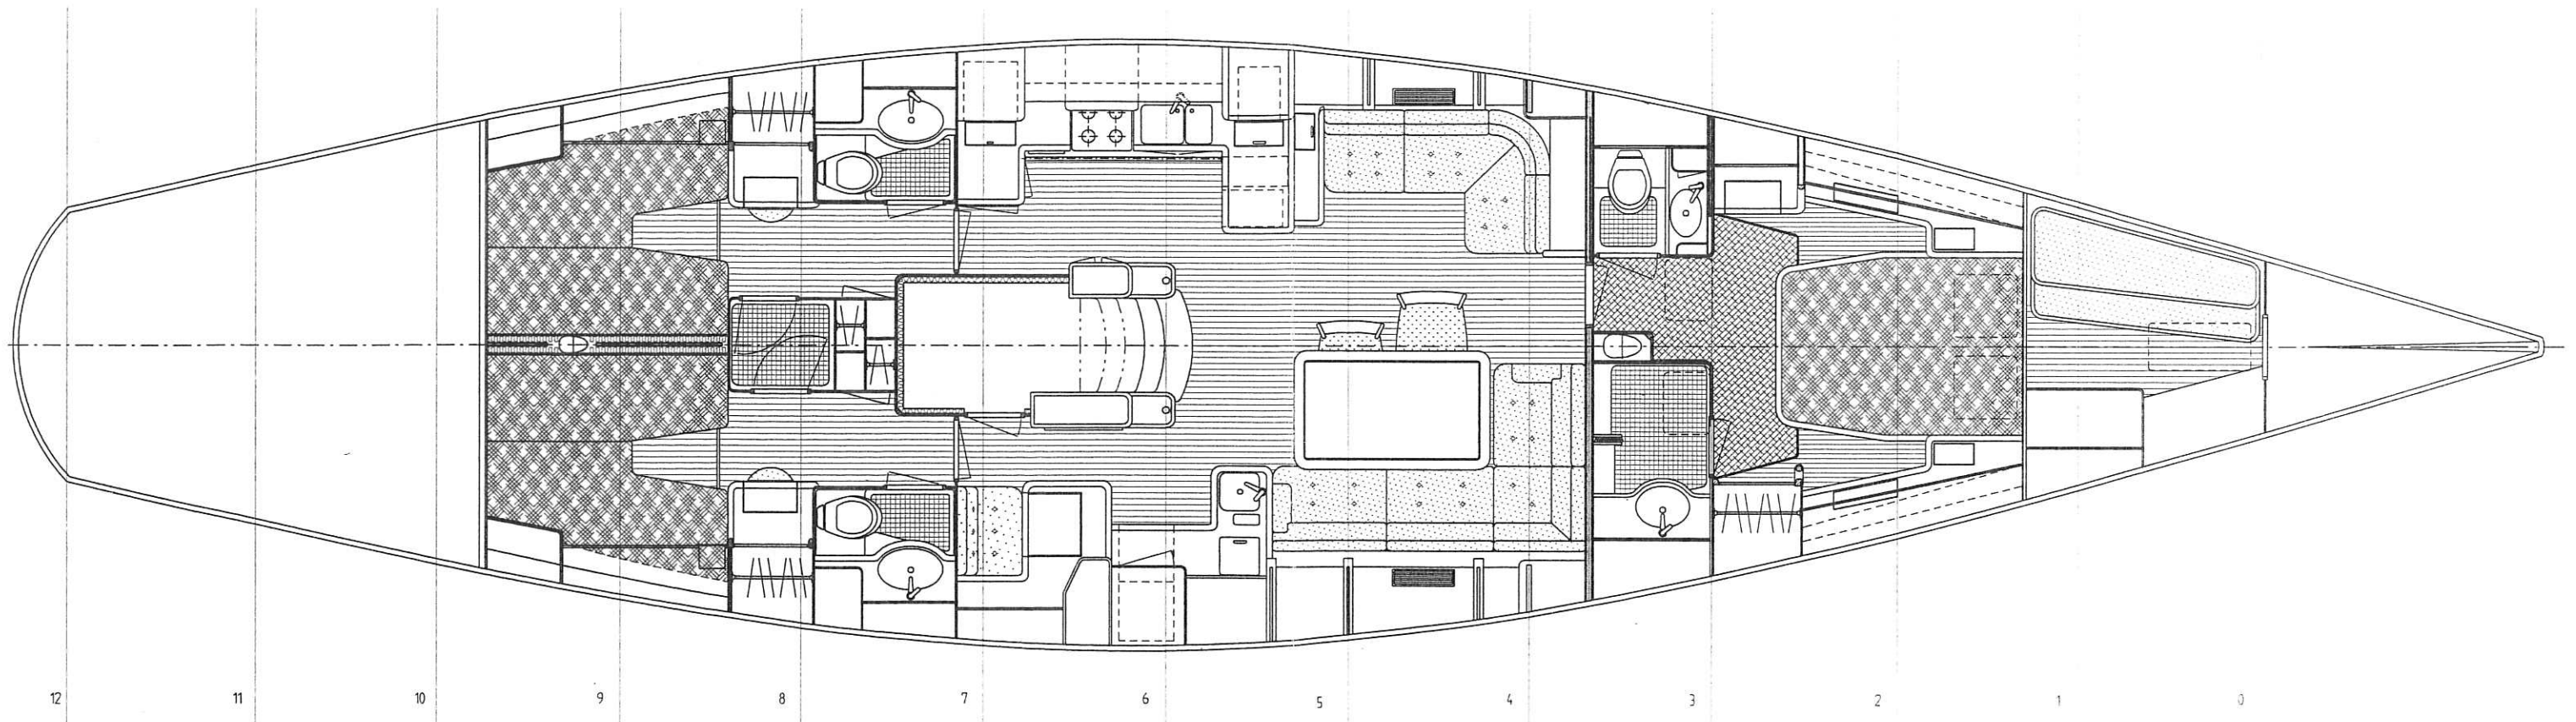

PROFILE

12 11 10 9 8 7 6 5 4 3 2 1 0 -1

DECKLAYOUT

SWEDEN YACHTS
 SWEDEN YACHTS | STENÅNGSUND AB, BOX 80, LÅLÅ 21 STENÅNGSUND

- SWEDEN YACHTS 70-005:
- KETCH RIGGED
- WIND SCREEN W. SOFT- / HARD TOP
- STANDARD COCKPIT LAY-OUT
- BULB KEEL
- PROFIL / DECKLAYOUT

SCALE 1:25 PLOT 96105 FILE C:\DATA\RI\SH\70-05\CAOKL.EB

SWEDEN YACHTS
 SWEDEN YACHTS | STENUNGSUND AB, BOX 80, 444 21 STENUNGSUND

- SWEDEN YACHTS 70-005:
- KETCH RIGG
- WIND SCREEN W. SOFT- / HARD TOP
- BULB KEEL